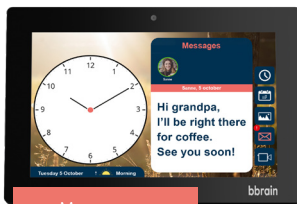

bbrain

Family Calendar Clock

The BBrain Family calendar clock helps to remotely guide your loved ones and involve them more often in your daily life. You can send messages and photos through the calendar clock, but you can also manage appointments in the calendar. This way you can not only offer the clock user – for example, one of your parents – more certainty, but also more joy.

Available languages:

Three different screen displays

STANDARD MODE

DEMENTIA MODE

VISUAL IMPAIRED MODE

Functions

Appointments

Photos