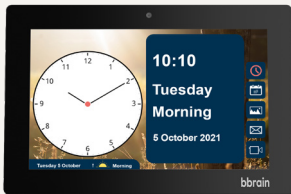

bbrain

Family Calendar Clock

The BBrain Family calendar clock helps to remotely guide your loved ones and involve them more often in your daily life. You can send messages and photos through the calendar clock, but you can also manage appointments in the calendar. This way you can not only offer the clock user – for example, one of your parents – more certainty, but also more joy.

Available languages:

Three different screen displays

STANDARD MODE

DEMENTIA MODE

VISUAL IMPAIRED MODE

Functions

Appointments

Photos