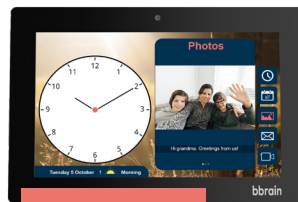

bbrain

Family Calendar Clock

The BBrain Family calendar clock helps to remotely guide your loved ones and involve them more often in your daily life. You can send messages and photos through the calendar clock, but you can also manage appointments in the calendar. This way you can not only offer the clock user – for example, one of your parents – more certainty, but also more joy.

Available languages:

Three different screen displays

STANDARD MODE

DEMENTIA MODE

VISUAL IMPAIRED MODE

Functions

Appointments

Photos