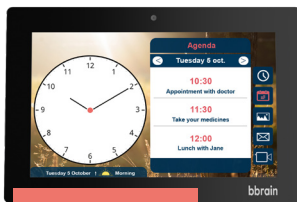

bbrain

Family Calendar Clock

The BBrain Family calendar clock helps to remotely guide your loved ones and involve them more often in your daily life. You can send messages and photos through the calendar clock, but you can also manage appointments in the calendar. This way you can not only offer the clock user – for example, one of your parents – more certainty, but also more joy.

Available languages:

Three different screen displays

STANDARD MODE

DEMENTIA MODE

VISUAL IMPAIRED MODE

Functions

Appointments

Photos